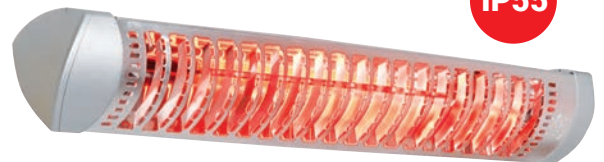

Bracket for wall
mounting

M-768P
R629⁰⁰

Bracket for post
or tri-pod fixing

M-2473
R1,149⁰⁰

Tri-Pod c/w safety
latch 1900mm (max)

SHARKLITE

IP55

M-712
R3,699⁰⁰