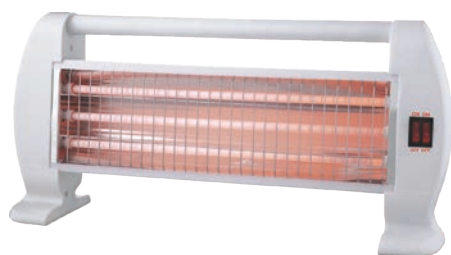

NSB-120E

400/800/1200W
Rapid Heating Speed

R249⁰⁰

3 HEAT SETTINGS

BATHROOM HEATING LAMPS

LSA309

R1039.00

2 x 275W
Extract Fan: 30W
LED Lamp: 8W
418 x 225 x 212mm

LSA0809

R1,299.00

4 x 275W
Extract Fan: 30W
LED Lamp: 8W
410 x 350 x 216mm

LSA0807

R1,299.00

4 x 275W
Extract Fan: 30W
LED Lamp: 8W
425 x 360 x 216mm

SPARE HEATING LAMPS

ONLY

R79⁰⁰

EACH

AP-275W-SH

275W | 170mm long

AP-275W-L

275W | 190mm long

RADIATOR OIL HEATERS

Adjustable Thermostat
Over heating protection

3 HEAT SETTINGS

X-OD-06F/9

R899.00

9 Fin

X-OD-06F/11

R999.00

11 Fin