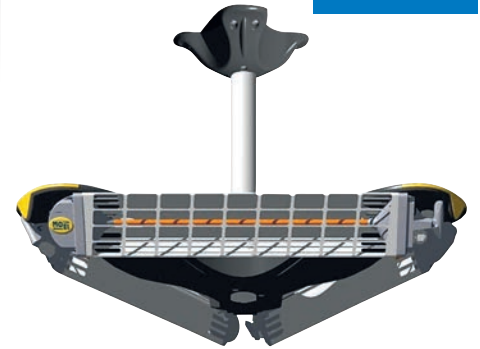

GIRESOLE IP55

M-769P
R12,399⁰⁰

3 x 1200W
12-18m² Coverage
c/w 2.35m
pole & base

FLOOR TYPE